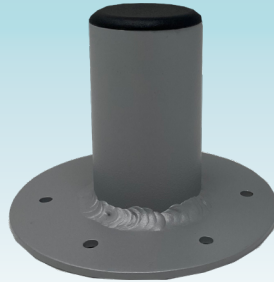

T10-4000-8