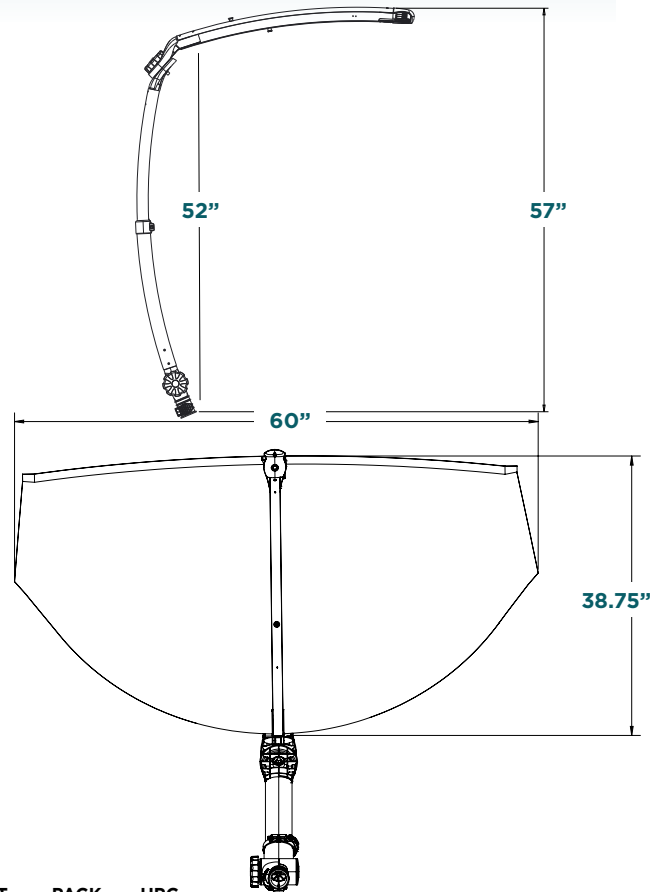

### FEATURES & BENEFITS

- ▶ Light, compact and portable
- ▶ Virtually unlimited angle adjustment
- ▶ Height adjusts from 36" to 52"
- ▶ Can be "clustered" with multiple ShadeFin Minis to cover a large area
- ▶ Comes with or without a Mount (see options below)
- ▶ Sold separately mounting options include a Clamp Mount, Rod Holder Mount, Deck Mount, Semi-Flush Mount and Side Wall Mount
- ▶ 60" X 38" coverage area
- ▶ Reduces to 38" X 6" X 5" when not deployed
- ▶ Constructed of durable, UV-, corrosion- and mildew-resistant materials
- ▶ Features powder-coated aluminum frame with injection-molded nylon components and stainless-steel fasteners
- ▶ Fabric is high-quality WeatherMAX 3D available in black or white
- ▶ UPF (Ultraviolet Protection Factor) rating of 50+ ("Excellent" rating)
- ▶ Made of high-quality anodized aluminum parts

PART NUMBER	DESCRIPTION	UNIT	PACK	UPC
T10-4000-1	ShadeFin <sup>®</sup> Mini with White Fabric & Bag	Each	4	631167091633
T10-4000-2	ShadeFin <sup>®</sup> Mini with Black Fabric & Bag	Each	4	631168091649
T10-4000-3	ShadeFin <sup>®</sup> Mini with White Fabric, Bag & Swivel Seat Mount Kit	Each	4	631185091813
T10-4000-4	ShadeFin <sup>®</sup> Mini with Black Fabric, Bag & Swivel Seat Mount Kit	Each	4	631186091829
T10-4000-5	ShadeFin <sup>®</sup> Mini with White Fabric, Bag & Square Rail Mount Kit	Each	4	631187091835
T10-4000-6	ShadeFin <sup>®</sup> Mini with Black Fabric, Bag & Square Rail Mount Kit	Each	4	631188091841
T10-4000-16	ShadeFin <sup>®</sup> Mini with White Fabric, Bag & Round Rail Mount Kit	Each	4	631204092005
T10-4000-17	ShadeFin <sup>®</sup> Mini with Black Fabric, Bag & Round Rail Mount Kit	Each	4	631205092011
T10-4000-18	ShadeFin <sup>®</sup> Mini with White Fabric, Bag & Kayak Mount	Each	4	631206092027
T10-4000-19	ShadeFin <sup>®</sup> Mini with Black Fabric, Bag & Kayak Mount	Each	4	631207092033