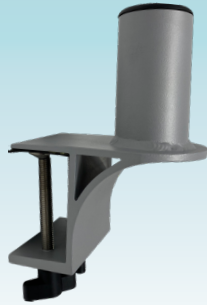

SHADEFIN® MINI

T10-4000-7